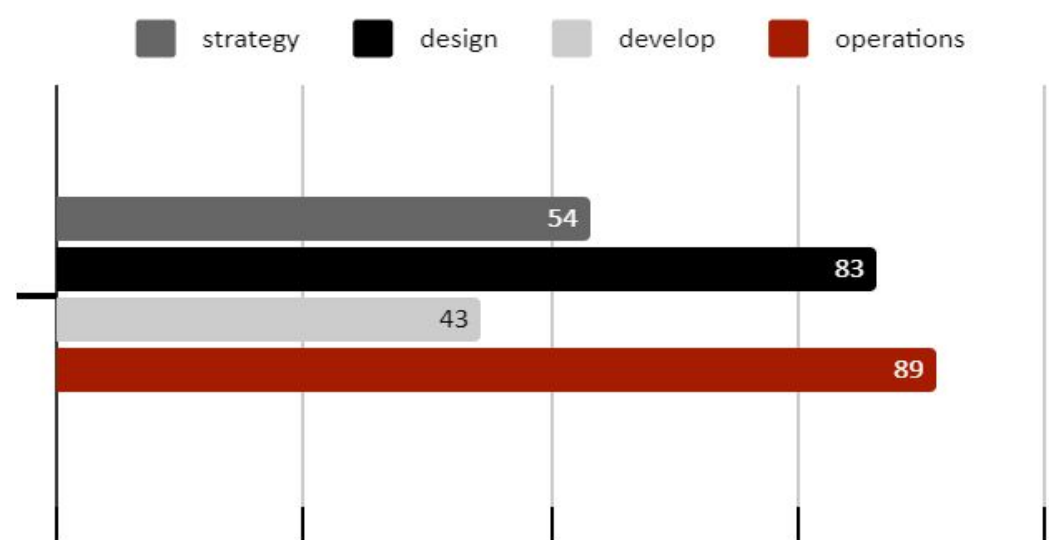

Services

Half our efforts are in Program Consulting (Strategy & Design)...
...and the other half in heavy lift Data Solution Dev & Ops Services

Data is now a key asset to support and streamline key decisions. For data programs seeking to adapt, Xentity brings best practices, advances visions and generates new product roadmaps.